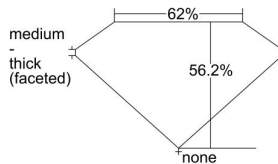

GIA®

FACSIMILE

GIA REPORT 6341212071

Verify this report at GIA.edu

GIA NATURAL DIAMOND DOSSIER®

December 02, 2019
GIA Report Number 6341212071
Shape and Cutting Style ..... Heart Brilliant
Measurements ..... 6.08 x 6.89 x 3.87 mm

GRADING RESULTS

Carat Weight ..... 0.90 carat
Color Grade ..... H
Clarity Grade VVS1

ADDITIONAL GRADING INFORMATION

Polish ..... Excellent
Symmetry ..... Excellent
Fluorescence ..... None
Clarity Characteristics ..... Pinpoint, Feather
Inscription(s): GIA 6341212071

PROPORTIONS

Profile not to actual proportions

GRADING SCALES

GIA COLOR SCALE		GIA CLARITY SCALE			
COLORLESS	D	VERY VERY SLIGHTLY INCLUDED	FLAWLESS		
	E		INTERNALLY FLAWLESS		
	F		VVS₁		
	G		VVS₂		
	NEAR COLORLESS	H	VERY SLIGHTLY INCLUDED	VS₁	
		I		VS₂	
		FAINT	J	SLIGHTLY INCLUDED	I₁
			K		I₂
	L		I₃		
	LIGHT		M	INCLUDED	
N					
O					
P					
Q					
R					
S