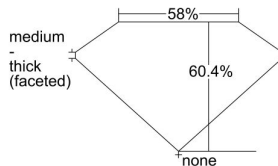

GIA®

FACSIMILE

GIA REPORT 6341190512

Verify this report at GIA.edu

GIA NATURAL DIAMOND DOSSIER®

November 27, 2019
GIA Report Number 6341190512
Shape and Cutting Style ..... Heart Brilliant
Measurements ..... 5.52 x 6.43 x 3.89 mm

GRADING RESULTS

Carat Weight ..... 0.80 carat
Color Grade ..... G
Clarity Grade VS2

ADDITIONAL GRADING INFORMATION

Polish ..... Excellent
Symmetry ..... Very Good
Fluorescence ..... None
Clarity Characteristics..... Feather, Indented Natural, Crystal
Inscription(s): GIA 6341190512

PROPORTIONS

Profile not to actual proportions

GRADING SCALES

GIA COLOR SCALE		GIA CLARITY SCALE			
COLORLESS	D	VERY VERY SLIGHTLY INCLUDED	FLAWLESS		
	E		INTERNALLY FLAWLESS		
	F	VERY SLIGHTLY INCLUDED	VVS₁		
	G		VVS₂		
	H		VS₁		
	NEAR COLORLESS	I	SLIGHTLY INCLUDED	VS₂	
		J		SI₁	
		FAINT	K	INCLUDED	SI₂
			L		I₁
			M		I₂
VERT LIGHT			N	INCLUDED	I₃
			O		
			P		
	Q				
LIGHT	R				
	S				
	T				
	U				
	V				
	Z