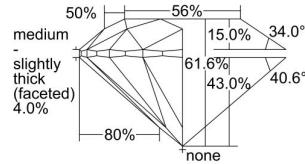

GIA®

FACSIMILE

GIA REPORT 6341171244

Verify this report at GIA.edu

GIA NATURAL DIAMOND DOSSIER®

November 25, 2019
GIA Report Number 6341171244
Shape and Cutting Style ..... Round Brilliant
Measurements ..... 4.27 - 4.30 x 2.64 mm

GRADING RESULTS

Carat Weight ..... 0.30 carat
Color Grade ..... G
Clarity Grade VS1
Cut Grade ..... Excellent

ADDITIONAL GRADING INFORMATION

Polish ..... Excellent
Symmetry ..... Excellent
Fluorescence ..... None
Clarity Characteristics..... Crystal, Feather, Cloud, Pinpoint
Inscription(s): GIA 6341171244

PROPORTIONS

Profile to actual proportions

GRADING SCALES

GIA COLOR SCALE	GIA CLARITY SCALE	GIA CUT SCALE	
D	FLAWLESS	EXCELLENT	
E	INTERNALLY FLAWLESS		
F		VVS₁	VERY GOOD
G	VVS₂		
H	VS₁	GOOD	
I	VS₂		
J	SI₁	FAIR	
K	SI₂		
L	I₁	POOR	
M	I₂		
N	I₃		
O			
P			
Q			
R			
S			
T			
U			
V			
W			
X			
Y			
Z