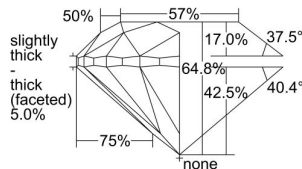

GIA®

FACSIMILE

GIA REPORT 6341077245

Verify this report at GIA.edu

GIA NATURAL DIAMOND DOSSIER®

November 05, 2019
GIA Report Number 6341077245
Shape and Cutting Style ..... Round Brilliant
Measurements ..... 5.72 - 5.80 x 3.73 mm

GRADING RESULTS

Carat Weight ..... 0.80 carat
Color Grade ..... E
Clarity Grade S11
Cut Grade ..... Very Good

ADDITIONAL GRADING INFORMATION

Polish ..... Excellent
Symmetry ..... Very Good
Fluorescence ..... None
Clarity Characteristics ..... Cloud, Crystal
Inscription(s): GIA 6341077245

PROPORTIONS

Profile to actual proportions

GRADING SCALES

GIA COLOR SCALE	GIA CLARITY SCALE	GIA CUT SCALE	
D	FLAWLESS	EXCELLENT	
E	INTERNALLY FLAWLESS		
F		VVS₁	VERY GOOD
G	VVS₂		
H	VS₁	GOOD	
I	VS₂		
J	S1₁	FAIR	
K	S1₂		
L	I₁	POOR	
M	I₂		
N	I₃		
O			
P			
Q			
R			
S			
T			
U			
V			
W			
X			
Y			
Z