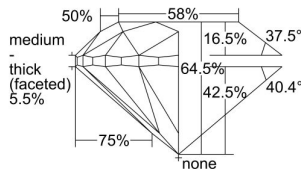

GIA®

FACSIMILE

GIA REPORT 6341052849

Verify this report at GIA.edu

GIA NATURAL DIAMOND DOSSIER®

November 05, 2019
GIA Report Number 6341052849
Shape and Cutting Style ..... Round Brilliant
Measurements ..... 5.50 - 5.54 x 3.56 mm

GRADING RESULTS

Carat Weight ..... 0.70 carat
Color Grade ..... E
Clarity Grade VS2
Cut Grade ..... Very Good

ADDITIONAL GRADING INFORMATION

Polish ..... Excellent
Symmetry ..... Excellent
Fluorescence ..... None
Clarity Characteristics ..... Crystal, Cloud
Inscription(s): GIA 6341052849

PROPORTIONS

Profile to actual proportions

GRADING SCALES

GIA COLOR SCALE	GIA CLARITY SCALE	GIA CUT SCALE	
D	FLAWLESS	EXCELLENT	
E	INTERNALLY FLAWLESS		
F		VVS₁	VERY GOOD
G	VVS₂		
H	VS₁	GOOD	
I	VS₂		
J	SI₁	FAIR	
K	SI₂		
L	I₁	POOR	
M	I₂		
N	I₃		
O			
P			
Q			
R			
S			
T			
U			
V			
W			
X			
Y			
Z