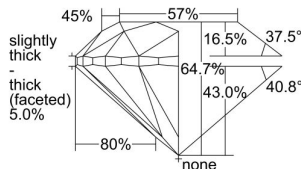

GIA®

FACSIMILE

GIA REPORT 6341032241

Verify this report at GIA.edu

GIA NATURAL DIAMOND DOSSIER®

November 04, 2019
GIA Report Number 6341032241
Shape and Cutting Style ..... Round Brilliant
Measurements ..... 6.00 - 6.04 x 3.90 mm

GRADING RESULTS

Carat Weight ..... 0.90 carat
Color Grade ..... G
Clarity Grade VS2
Cut Grade ..... Very Good

ADDITIONAL GRADING INFORMATION

Polish ..... Excellent
Symmetry ..... Excellent
Fluorescence ..... Faint
Clarity Characteristics ..... Crystal
Inscription(s): GIA 6341032241

PROPORTIONS

Profile to actual proportions