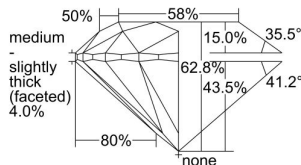

GIA®

FACSIMILE

GIA REPORT 6335977375

Verify this report at GIA.edu

GIA NATURAL DIAMOND DOSSIER®

October 24, 2019
GIA Report Number 6335977375
Shape and Cutting Style ..... Round Brilliant
Measurements ..... 5.15 - 5.18 x 3.24 mm

GRADING RESULTS

Carat Weight ..... 0.53 carat
Color Grade ..... E
Clarity Grade VS2
Cut Grade ..... Excellent

ADDITIONAL GRADING INFORMATION

Polish ..... Excellent
Symmetry ..... Excellent
Fluorescence ..... Medium Blue
Clarity Characteristics ..... Cloud, Crystal, Feather
Inscription(s): GIA 6335977375

PROPORTIONS

Profile to actual proportions

GRADING SCALES

GIA COLOR SCALE	GIA CLARITY SCALE	GIA CUT SCALE	
D	FLAWLESS	EXCELLENT	
E	INTERNALLY FLAWLESS		
F		VVS₁	VERY GOOD
G	VVS₂		
H	VS₁	GOOD	
I	VS₂		
J	SI₁	FAIR	
K	SI₂		
L	I₁	POOR	
M	I₂		
N	I₃		
O			
P			
Q			
R			
S			
T			
U			
V			
W			
X			
Y			
Z