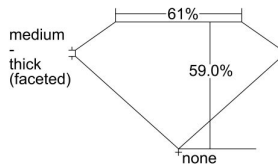

GIA®

FACSIMILE

GIA REPORT 6335975636

Verify this report at GIA.edu

GIA NATURAL DIAMOND DOSSIER®

October 25, 2019
GIA Report Number 6335975636
Shape and Cutting Style ..... Heart Brilliant
Measurements ..... 5.41 x 6.31 x 3.73 mm

GRADING RESULTS

Carat Weight ..... 0.70 carat
Color Grade ..... D
Clarity Grade VVS1

ADDITIONAL GRADING INFORMATION

Polish ..... Excellent
Symmetry ..... Excellent
Fluorescence ..... None
Clarity Characteristics..... Indented Natural, Feather, Surface
Graining

Inscription(s): GIA 6335975636

PROPORTIONS

Profile not to actual proportions

GRADING SCALES

GIA COLOR SCALE		GIA CLARITY SCALE			
COLORLESS	D	VERY VERY SLIGHTLY INCLUDED	FLAWLESS		
	E		INTERNALLY FLAWLESS		
	F	VERY SLIGHTLY INCLUDED	VVS₁		
	G		VVS₂		
	H		VS₁		
	NEAR COLORLESS	I	SLIGHTLY INCLUDED	VS₂	
		J		SI₁	
		FAINT	K	INCLUDED	SI₂
			L		I₁
			M		I₂
VERT LIGHT	N	INCLUDED	I₃		
	O				
	P				
	Q				
	R				
LIGHT	S				
	T				
	U				
	V				
	W				
X					
Y					
Z