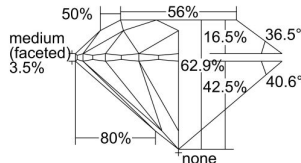

GIA®

FACSIMILE

GIA REPORT 6335946749

Verify this report at GIA.edu

GIA NATURAL DIAMOND DOSSIER®

October 18, 2019
GIA Report Number 6335946749
Shape and Cutting Style ..... Round Brilliant
Measurements ..... 4.38 - 4.41 x 2.76 mm

GRADING RESULTS

Carat Weight ..... 0.33 carat
Color Grade ..... G
Clarity Grade VS1
Cut Grade ..... Excellent

ADDITIONAL GRADING INFORMATION

Polish ..... Excellent
Symmetry ..... Excellent
Fluorescence ..... Faint
Clarity Characteristics ..... Crystal, Pinpoint, Cloud
Inscription(s): GIA 6335946749

PROPORTIONS

Profile to actual proportions

GRADING SCALES

GIA COLOR SCALE	GIA CLARITY SCALE	GIA CUT SCALE	
D	FLAWLESS	EXCELLENT	
E	INTERNALLY FLAWLESS		
F		VVS₁	VERY GOOD
G	VVS₂		
H	VS₁	GOOD	
I	VS₂		
J	SI₁	FAIR	
K	SI₂		
L	I₁	POOR	
M			
N			
O	I₂		
P			
Q			
R	I₃		
S			
T			
U			
V			
W			
X			
Y			
Z