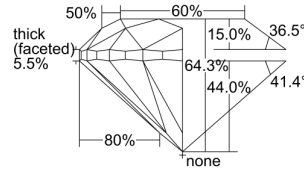

GIA®

FACSIMILE

GIA REPORT 6335946156

Verify this report at GIA.edu

GIA NATURAL DIAMOND DOSSIER®

October 18, 2019
GIA Report Number 6335946156
Shape and Cutting Style ..... Round Brilliant
Measurements ..... 4.81 - 4.84 x 3.10 mm

GRADING RESULTS

Carat Weight ..... 0.46 carat
Color Grade ..... H
Clarity Grade VS1
Cut Grade ..... Very Good

ADDITIONAL GRADING INFORMATION

Polish ..... Excellent
Symmetry ..... Excellent
Fluorescence ..... None
Clarity Characteristics ..... Cloud
Inscription(s): GIA 6335946156

PROPORTIONS

Profile to actual proportions

GRADING SCALES

GIA COLOR SCALE	GIA CLARITY SCALE	GIA CUT SCALE	
D	FLAWLESS	EXCELLENT	
E	INTERNALLY FLAWLESS		
F		VVS₁	VERY GOOD
G	VVS₂		
H	VS₁	GOOD	
I	VS₂		
J	SI₁	FAIR	
K	SI₂		
L	I₁	POOR	
M			
N			
O	I₂		
P			
Q			
R	I₃		
S			
T			
U			
V			
W			
X			
Y			
Z