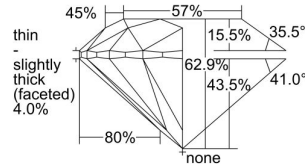

GIA®

FACSIMILE

GIA REPORT 6335945746

Verify this report at GIA.edu

GIA NATURAL DIAMOND DOSSIER®

October 19, 2019
GIA Report Number 6335945746
Shape and Cutting Style ..... Round Brilliant
Measurements ..... 4.22 - 4.28 x 2.68 mm

GRADING RESULTS

Carat Weight ..... 0.30 carat
Color Grade ..... D
Clarity Grade VVS2
Cut Grade ..... Excellent

ADDITIONAL GRADING INFORMATION

Polish ..... Excellent
Symmetry ..... Very Good
Fluorescence ..... None
Clarity Characteristics..... Needle, Indented Natural, Pinpoint
Inscription(s): GIA 6335945746

PROPORTIONS

Profile to actual proportions