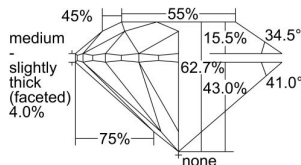

GIA®

FACSIMILE

GIA REPORT 6335930379

Verify this report at GIA.edu

GIA NATURAL DIAMOND DOSSIER®

October 16, 2019
GIA Report Number 6335930379
Shape and Cutting Style ..... Round Brilliant
Measurements ..... 4.32 - 4.35 x 2.71 mm

GRADING RESULTS

Carat Weight ..... 0.31 carat
Color Grade ..... D
Clarity Grade VS1
Cut Grade ..... Excellent

ADDITIONAL GRADING INFORMATION

Polish ..... Excellent
Symmetry ..... Excellent
Fluorescence ..... Strong Blue
Clarity Characteristics..... Crystal, Twinning Wisp, Pinpoint
Inscription(s): GIA 6335930379

PROPORTIONS

Profile to actual proportions