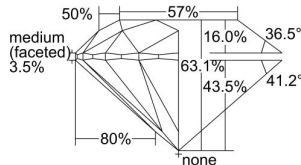

GIA®

FACSIMILE

GIA REPORT 6335930286

Verify this report at GIA.edu

GIA NATURAL DIAMOND DOSSIER®

October 17, 2019
GIA Report Number **6335930286**
Shape and Cutting Style ..... **Round Brilliant**
Measurements ..... **4.39 - 4.42 x 2.78 mm**

GRADING RESULTS

Carat Weight ..... **0.33 carat**
Color Grade ..... **F**
Clarity Grade **VVS2**
Cut Grade ..... **Excellent**

ADDITIONAL GRADING INFORMATION

Polish ..... **Excellent**
Symmetry ..... **Excellent**
Fluorescence ..... **Faint**
Clarity Characteristics ..... **Pinpoint**
Inscription(s): **GIA 6335930286**

PROPORTIONS

Profile to actual proportions

GRADING SCALES

GIA COLOR SCALE	GIA CLARITY SCALE	GIA CUT SCALE	
D	FLAWLESS	EXCELLENT	
E	INTERNALLY FLAWLESS		
F		VVS₁	VERY GOOD
G	VVS₂		
H	VS₁	GOOD	
I	VS₂		
J	SI₁	FAIR	
K	SI₂		
L	I₁	POOR	
M	I₂		
N	I₃		
O			
P			
Q			
R			
S			
T			
U			
V			
W			
X			
Y			
Z