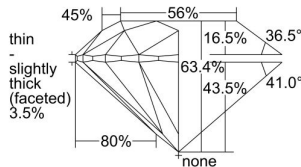

GIA®

FACSIMILE

GIA REPORT 6335929712

Verify this report at GIA.edu

GIA NATURAL DIAMOND DOSSIER®

October 16, 2019
GIA Report Number 6335929712
Shape and Cutting Style ..... Round Brilliant
Measurements ..... 5.62 - 5.67 x 3.58 mm

GRADING RESULTS

Carat Weight ..... 0.70 carat
Color Grade ..... E
Clarity Grade S11
Cut Grade ..... Excellent

ADDITIONAL GRADING INFORMATION

Polish ..... Excellent
Symmetry ..... Excellent
Fluorescence ..... None
Clarity Characteristics..... Cloud, Feather, Crystal
Inscription(s): GIA 6335929712

PROPORTIONS

Profile to actual proportions