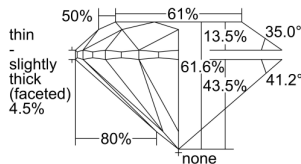

GIA®

FACSIMILE

GIA REPORT 6335924425

Verify this report at GIA.edu

GIA NATURAL DIAMOND DOSSIER®

October 16, 2019
GIA Report Number 6335924425
Shape and Cutting Style ..... Round Brilliant
Measurements ..... 4.25 - 4.28 x 2.63 mm

GRADING RESULTS

Carat Weight ..... 0.30 carat
Color Grade ..... E
Clarity Grade VS1
Cut Grade ..... Excellent

ADDITIONAL GRADING INFORMATION

Polish ..... Excellent
Symmetry ..... Very Good
Fluorescence ..... Faint
Clarity Characteristics..... Cloud, Indented Natural, Pinpoint
Inscription(s): GIA 6335924425

PROPORTIONS

GRADING SCALES

GIA COLOR SCALE	GIA CLARITY SCALE	GIA CUT SCALE	
D	FLAWLESS	EXCELLENT	
E	INTERNALLY FLAWLESS		
F		VVS₁	VERY GOOD
G	VVS₂		
H	VS₁	GOOD	
I	VS₂		
J	SI₁	FAIR	
K	SI₂		
L	I₁	POOR	
M			
N			
O	I₂		
P			
Q	I₃		
R			
S			
T			
U			
V			
W			
X			
Y			
Z