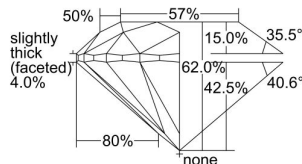

GIA®

FACSIMILE

GIA REPORT 6335918732

Verify this report at GIA.edu

GIA NATURAL DIAMOND DOSSIER®

October 16, 2019
GIA Report Number **6335918732**
Shape and Cutting Style ..... **Round Brilliant**
Measurements ..... **4.25 - 4.27 x 2.64 mm**

GRADING RESULTS

Carat Weight ..... **0.30 carat**
Color Grade ..... **E**
Clarity Grade **VS1**
Cut Grade ..... **Excellent**

ADDITIONAL GRADING INFORMATION

Polish ..... **Very Good**
Symmetry ..... **Excellent**
Fluorescence ..... **None**
Clarity Characteristics ..... **Feather, Cavity, Cloud**
Inscription(s): **GIA 6335918732**

PROPORTIONS

Profile to actual proportions

GRADING SCALES

GIA COLOR SCALE	GIA CLARITY SCALE	GIA CUT SCALE	
D	FLAWLESS	EXCELLENT	
E	INTERNALLY FLAWLESS		
F		VVS₁	VERY GOOD
G	VVS₂		
H	VS₁	GOOD	
I	VS₂		
J	SI₁	FAIR	
K	SI₂		
L	I₁	POOR	
M	I₂		
N	I₃		
O			
P			
Q			
R			
S			
T			
U			
V			
W			
X			
Y			
Z