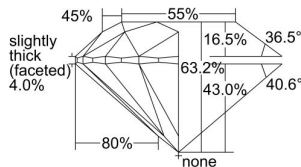

GIA®

FACSIMILE

GIA REPORT 6335877821

Verify this report at GIA.edu

GIA NATURAL DIAMOND DOSSIER®

October 11, 2019
GIA Report Number 6335877821
Shape and Cutting Style ..... Round Brilliant
Measurements ..... 4.66 - 4.68 x 2.95 mm

GRADING RESULTS

Carat Weight ..... 0.40 carat
Color Grade ..... G
Clarity Grade VS1
Cut Grade ..... Very Good

ADDITIONAL GRADING INFORMATION

Polish ..... Very Good
Symmetry ..... Excellent
Fluorescence ..... None
Clarity Characteristics ..... Cloud, Pinpoint
Inscription(s): GIA 6335877821

PROPORTIONS

Profile to actual proportions

GRADING SCALES

GIA COLOR SCALE	GIA CLARITY SCALE	GIA CUT SCALE	
D	FLAWLESS	EXCELLENT	
E	INTERNALLY FLAWLESS		
F		VVS₁	VERY GOOD
G	VVS₂		
H	VS₁	GOOD	
I	VS₂		
J	SI₁	FAIR	
K	SI₂		
L	I₁	POOR	
M	I₂		
N	I₃		
O			
P			
Q			
R			
S			
T			
U			
V			
W			
X			
Y			
Z