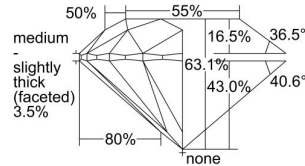

GIA®

FACSIMILE

GIA REPORT 6335875438

Verify this report at GIA.edu

GIA NATURAL DIAMOND DOSSIER®

October 11, 2019
GIA Report Number **6335875438**
Shape and Cutting Style ..... **Round Brilliant**
Measurements ..... **4.69 - 4.73 x 2.97 mm**

GRADING RESULTS

Carat Weight ..... **0.41 carat**
Color Grade ..... **G**
Clarity Grade **VVS2**
Cut Grade ..... **Excellent**

ADDITIONAL GRADING INFORMATION

Polish ..... **Excellent**
Symmetry ..... **Excellent**
Fluorescence ..... **Faint**
Clarity Characteristics ..... **Pinpoint**
Inscription(s): **GIA 6335875438**

PROPORTIONS

Profile to actual proportions

GRADING SCALES

GIA COLOR SCALE

COLORLESS	D
	E
	F
	G
	H
	I
	J
NEAR COLORLESS	K
	L
Faint	M
	N
	O
	P
Very Light	Q
	R
	S
	T
	U
	V
	W
	X
	Y
Light	Z

GIA CLARITY SCALE

FLAWLESS	VERY VERY SLIGHTLY INCLUDED	VVS₁	VVS₂	VS₁	VS₂	SI₁	SI₂	I₁	I₂	I₃	
											INTERNAL FLAWLESS

GIA CUT SCALE

EXCELLENT
VERY GOOD
GOOD
FAIR
POOR