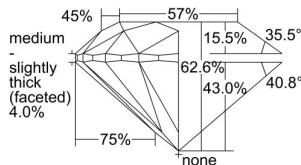

GIA®

FACSIMILE

GIA REPORT 6335798136

Verify this report at GIA.edu

GIA NATURAL DIAMOND DOSSIER®

September 30, 2019
GIA Report Number 6335798136
Shape and Cutting Style ..... Round Brilliant
Measurements ..... 5.16 - 5.20 x 3.24 mm

GRADING RESULTS

Carat Weight ..... 0.54 carat
Color Grade ..... G
Clarity Grade VS1
Cut Grade ..... Excellent

ADDITIONAL GRADING INFORMATION

Polish ..... Excellent
Symmetry ..... Excellent
Fluorescence ..... Medium Blue
Clarity Characteristics ..... Crystal, Pinpoint
Inscription(s): GIA 6335798136

PROPORTIONS

Profile to actual proportions

GRADING SCALES

GIA COLOR SCALE	GIA CLARITY SCALE	GIA CUT SCALE	
D	FLAWLESS	EXCELLENT	
E	INTERNALLY FLAWLESS		
F		VVS₁	VERY GOOD
G	VVS₂		
H	VS₁	GOOD	
I	VS₂		
J	SI₁	FAIR	
K	SI₂		
L	I₁	POOR	
M	I₂		
N	I₃		
O			
P			
Q			
R			
S			
T			
U			
V			
W			
X			
Y			
Z