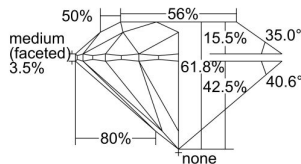

GIA®

FACSIMILE

GIA REPORT 6335763316

Verify this report at GIA.edu

GIA NATURAL DIAMOND DOSSIER®

September 25, 2019
GIA Report Number 6335763316
Shape and Cutting Style ..... Round Brilliant
Measurements ..... 4.27 - 4.31 x 2.65 mm

GRADING RESULTS

Carat Weight ..... 0.30 carat
Color Grade ..... E
Clarity Grade VS1
Cut Grade ..... Excellent

ADDITIONAL GRADING INFORMATION

Polish ..... Excellent
Symmetry ..... Very Good
Fluorescence ..... None
Clarity Characteristics ..... Crystal, Cloud
Inscription(s): GIA 6335763316

PROPORTIONS

Profile to actual proportions

GRADING SCALES

GIA COLOR SCALE	GIA CLARITY SCALE	GIA CUT SCALE	
D	FLAWLESS	EXCELLENT	
E	INTERNALLY FLAWLESS		
F		VVS₁	VERY GOOD
G	VVS₂		
H	VS₁	GOOD	
I	VS₂		
J	SI₁	FAIR	
K	SI₂		
L	I₁	POOR	
M	I₂		
N	I₃		
O			
P			
Q			
R			
S			
T			
U			
V			
W			
X			
Y			
Z