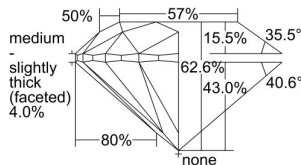

GIA®

FACSIMILE

GIA REPORT 6335670451

Verify this report at GIA.edu

GIA NATURAL DIAMOND DOSSIER®

September 12, 2019
GIA Report Number 6335670451
Shape and Cutting Style ..... Round Brilliant
Measurements ..... 6.15 - 6.19 x 3.87 mm

GRADING RESULTS

Carat Weight ..... 0.92 carat
Color Grade ..... E
Clarity Grade VS1
Cut Grade ..... Excellent

ADDITIONAL GRADING INFORMATION

Polish ..... Excellent
Symmetry ..... Excellent
Fluorescence ..... Faint
Clarity Characteristics ..... Cloud, Pinpoint, Needle
Inscription(s): GIA 6335670451

PROPORTIONS

Profile to actual proportions

GRADING SCALES

GIA COLOR SCALE	GIA CLARITY SCALE	GIA CUT SCALE	
D	FLAWLESS	EXCELLENT	
E	INTERNALLY FLAWLESS		
F		VVS₁	VERY GOOD
G	VVS₂		
H	VS₁	GOOD	
I	VS₂		
J	SI₁	FAIR	
K	SI₂		
L	I₁	POOR	
M			
N	I₂		
O			
P	I₃		
Q			
R			
S			
T			
U			
V			
W			
X			
Y			
Z