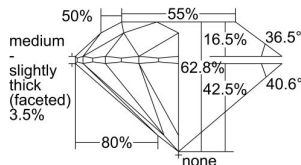

GIA®

FACSIMILE

GIA REPORT 6335610809

Verify this report at GIA.edu

GIA NATURAL DIAMOND DOSSIER®

September 05, 2019
GIA Report Number 6335610809
Shape and Cutting Style ..... Round Brilliant
Measurements ..... 5.62 - 5.66 x 3.54 mm

GRADING RESULTS

Carat Weight ..... 0.70 carat
Color Grade ..... F
Clarity Grade VS1
Cut Grade ..... Excellent

ADDITIONAL GRADING INFORMATION

Polish ..... Excellent
Symmetry ..... Excellent
Fluorescence ..... Strong Blue
Clarity Characteristics ..... Crystal, Indented Natural
Inscription(s): GIA 6335610809

PROPORTIONS

Profile to actual proportions

GRADING SCALES

GIA COLOR SCALE

COLORED	D
	E
	F
	G
	H
	I
	J
NEAR COLORLESS	K
	L
Faint	M
	N
	O
	P
	Q
	R
	S
	T
	U
	V
	W
	X
	Y
Light	Z

GIA CLARITY SCALE

FLAWLESS	VERY VERY SLIGHTLY INCLUDED	VS₁	VS₂	SI₁	SI₂	I₁	I₂	I₃	
									FLAWLESS
INTERNALLY FLAWLESS	VERY SLIGHTLY INCLUDED	VS₁	VS₂	SI₁	SI₂	I₁	I₂	I₃	

GIA CUT SCALE

EXCELLENT
VERY GOOD
GOOD
FAIR
POOR