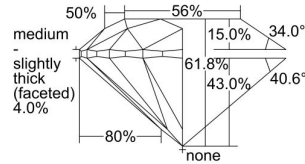

GIA®

FACSIMILE

GIA REPORT 6335463837

Verify this report at GIA.edu

GIA NATURAL DIAMOND DOSSIER®

August 08, 2019
GIA Report Number 6335463837
Shape and Cutting Style ..... Round Brilliant
Measurements ..... 4.88 - 4.91 x 3.03 mm

GRADING RESULTS

Carat Weight ..... 0.45 carat
Color Grade ..... G
Clarity Grade VS1
Cut Grade ..... Excellent

ADDITIONAL GRADING INFORMATION

Polish ..... Excellent
Symmetry ..... Excellent
Fluorescence ..... Medium Blue
Clarity Characteristics..Cloud, Pinpoint, Needle, Indented Natural
Inscription(s): GIA 6335463837

PROPORTIONS

Profile to actual proportions

GRADING SCALES

GIA COLOR SCALE	GIA CLARITY SCALE	GIA CUT SCALE	
D	FLAWLESS	EXCELLENT	
E	INTERNALLY FLAWLESS		
F		VVS₁	VERY GOOD
G	VVS₂		
H	VS₁	GOOD	
I	VS₂		
J	SI₁	FAIR	
K	SI₂		
L	I₁	POOR	
M	I₂		
N	I₃		
O			
P			
Q			
R			
S			
T			
U			
V			
W			
X			
Y			
Z