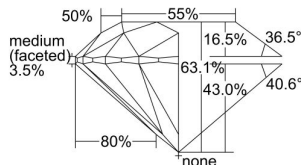

GIA®

FACSIMILE

GIA REPORT 6335386861

Verify this report at GIA.edu

GIA NATURAL DIAMOND DOSSIER®

July 31, 2019
GIA Report Number 6335386861
Shape and Cutting Style ..... Round Brilliant
Measurements ..... 5.62 - 5.66 x 3.56 mm

GRADING RESULTS

Carat Weight ..... 0.70 carat
Color Grade ..... H
Clarity Grade VS2
Cut Grade ..... Excellent

ADDITIONAL GRADING INFORMATION

Polish ..... Excellent
Symmetry ..... Excellent
Fluorescence ..... Faint
Clarity Characteristics ..... Crystal, Cloud
Inscription(s): GIA 6335386861

PROPORTIONS

Profile to actual proportions

GRADING SCALES

GIA COLOR SCALE

COLORESS	D
	E
	F
	G
	H
	I
	J
NEAR COLORESS	K
	L
	M
FAINTE	N
	O
	P
	Q
	R
	S
	T
	U
	V
	W
	X
	Y
LIGHT	Z

GIA CLARITY SCALE

VERY VERY SLIGHTLY INCLUDED	FLAWLESS
	INTERNALLY FLAWLESS
VERY SLIGHTLY INCLUDED	VVS₁
	VVS₂
SLIGHTLY INCLUDED	VS₁
	VS₂
INCLUDED	SI₁
	SI₂
	I₁
	I₂
	I₃

GIA CUT SCALE

EXCELLENT
VERY GOOD
GOOD
FAIR
POOR