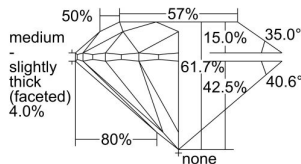

GIA®

FACSIMILE

GIA REPORT 6335371486

Verify this report at GIA.edu

GIA NATURAL DIAMOND DOSSIER®

July 26, 2019
GIA Report Number **6335371486**
Shape and Cutting Style ..... **Round Brilliant**
Measurements ..... **5.41 - 5.44 x 3.35 mm**

GRADING RESULTS

Carat Weight ..... **0.61 carat**
Color Grade ..... **H**
Clarity Grade **S11**
Cut Grade ..... **Excellent**

ADDITIONAL GRADING INFORMATION

Polish ..... **Excellent**
Symmetry ..... **Excellent**
Fluorescence ..... **None**
Clarity Characteristics..... **Crystal, Cloud, Feather, Knot**
Inscription(s): **GIA 6335371486**

PROPORTIONS

Profile to actual proportions

GRADING SCALES

GIA COLOR SCALE	GIA CLARITY SCALE	GIA CUT SCALE	
D	FLAWLESS	EXCELLENT	
E	INTERNALLY FLAWLESS		
F		VVS₁	VERY GOOD
G	VVS₂		
H	VS₁	GOOD	
I	VS₂		
J	S1₁	FAIR	
K	S1₂		
L	I₁	POOR	
M	I₂		
N	I₃		
O			
P			
Q			
R			
S			
T			
U			
V			
W			
X			
Y			
Z