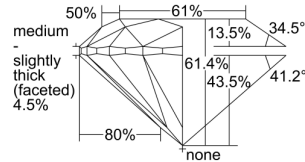

GIA®

FACSIMILE

GIA REPORT 6335339400

Verify this report at GIA.edu

GIA NATURAL DIAMOND DOSSIER®

July 24, 2019
GIA Report Number 6335339400
Shape and Cutting Style ..... Round Brilliant
Measurements ..... 5.66 - 5.69 x 3.49 mm

GRADING RESULTS

Carat Weight ..... 0.70 carat
Color Grade ..... F
Clarity Grade VS1
Cut Grade ..... Excellent

ADDITIONAL GRADING INFORMATION

Polish ..... Excellent
Symmetry ..... Excellent
Fluorescence ..... Strong Blue
Clarity Characteristics..... Crystal, Pinpoint, Needle, Cloud
Inscription(s): GIA 6335339400

PROPORTIONS

Profile to actual proportions

GRADING SCALES

GIA COLOR SCALE

COLORED	D
	E
	F
	G
	H
	I
	J
NEAR COLORLESS	K
	L
	M
	N
	O
	P
	Q
	R
	S
	T
	U
	V
	W
	X
	Y
	Z

GIA CLARITY SCALE

VERY VERY SLIGHTLY INCLUDED	FLAWLESS
	INTERNALLY FLAWLESS
VERY SLIGHTLY INCLUDED	VVS₁
	VVS₂
SLIGHTLY INCLUDED	VS₁
	VS₂
INCLUDED	SI₁
	SI₂
INCLUDED	I₁
	I₂
	I₃

GIA CUT SCALE

EXCELLENT
VERY GOOD
GOOD
FAIR
POOR