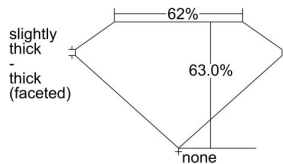

GIA®

FACSIMILE

GIA REPORT 6335334373

Verify this report at GIA.edu

GIA NATURAL DIAMOND DOSSIER®

July 24, 2019
GIA Report Number 6335334373
Shape and Cutting Style ..... Pear Brilliant
Measurements ..... 7.92 x 5.26 x 3.31 mm

GRADING RESULTS

Carat Weight ..... 0.81 carat
Color Grade ..... F
Clarity Grade VS2

ADDITIONAL GRADING INFORMATION

Polish ..... Excellent
Symmetry ..... Excellent
Fluorescence ..... Faint
Clarity Characteristics ..... Crystal, Needle
Inscription(s): GIA 6335334373

PROPORTIONS

Profile not to actual proportions

GRADING SCALES

GIA COLOR SCALE		GIA CLARITY SCALE	
COLORLESS	D	VERY VERY SLIGHTLY INCLUDED	FLAWLESS
	E		INTERNALLY FLAWLESS
	F		VVS₁
	G		VVS₂
	H		VS₁
	I		VS₂
	J		SI₁
	K		SI₂
	L		I₁
	M		I₂
NEAR COLORLESS	N	SLIGHTLY INCLUDED	I₃
	O		
	P		
	Q		
FAINT	R		
	S		
	T		
	U		
VERY LIGHT	V		
	W		
	X		
	Y		
LIGHT	Z