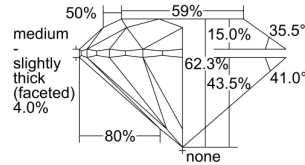

GIA®

FACSIMILE

GIA REPORT 6335285581

Verify this report at GIA.edu

GIA NATURAL DIAMOND DOSSIER®

July 18, 2019
GIA Report Number 6335285581
Shape and Cutting Style ..... Round Brilliant
Measurements ..... 5.64 - 5.68 x 3.53 mm

GRADING RESULTS

Carat Weight ..... 0.70 carat
Color Grade ..... F
Clarity Grade VS2
Cut Grade ..... Excellent

ADDITIONAL GRADING INFORMATION

Polish ..... Excellent
Symmetry ..... Excellent
Fluorescence ..... Medium Blue
Clarity Characteristics ..... Crystal, Cloud
Inscription(s): GIA 6335285581

PROPORTIONS

Profile to actual proportions

GRADING SCALES

GIA COLOR SCALE	GIA CLARITY SCALE	GIA CUT SCALE	
D	FLAWLESS	EXCELLENT	
E	INTERNALLY FLAWLESS		
F		VVS₁	VERY GOOD
G	VVS₂		
H	VS₁	GOOD	
I	VS₂		
J	SI₁	FAIR	
K	SI₂		
L	I₁	POOR	
M	I₂		
N	I₃		
O			
P			
Q			
R			
S			
T			
U			
V			
W			
X			
Y			
Z