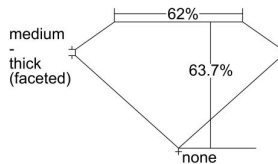

GIA®

FACSIMILE

GIA REPORT 6335271676

Verify this report at GIA.edu

GIA NATURAL DIAMOND DOSSIER®

July 15, 2019
GIA Report Number 6335271676
Shape and Cutting Style ..... Pear Brilliant
Measurements ..... 7.43 x 4.96 x 3.16 mm

GRADING RESULTS

Carat Weight ..... 0.70 carat
Color Grade ..... G
Clarity Grade SI1

ADDITIONAL GRADING INFORMATION

Polish ..... Very Good
Symmetry ..... Excellent
Fluorescence ..... None
Clarity Characteristics ..... Crystal
Inscription(s): GIA 6335271676

PROPORTIONS

Profile not to actual proportions

GRADING SCALES

GIA COLOR SCALE		GIA CLARITY SCALE			
COLORLESS	D	VERY VERY SLIGHTLY INCLUDED	FLAWLESS		
	E		INTERNALLY FLAWLESS		
	F	VERY SLIGHTLY INCLUDED	VVS₁		
	G		VVS₂		
	H		VS₁		
	NEAR COLORLESS	I	SLIGHTLY INCLUDED	VS₂	
		J		SI₁	
		FAINT	K	INCLUDED	SI₂
			L		I₁
			M		I₂
VERT LIGHT	N	INCLUDED	I₃		
	O				
	P				
	Q				
	R				
LIGHT	S				
	T				
	U				
	V				
	W				
X					
Y					
Z