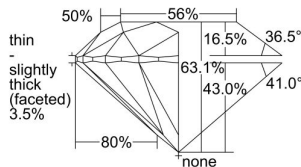

GIA®

FACSIMILE

GIA REPORT 6335121984

Verify this report at GIA.edu

GIA NATURAL DIAMOND DOSSIER®

June 21, 2019
GIA Report Number 6335121984
Shape and Cutting Style ..... Round Brilliant
Measurements ..... 4.24 - 4.28 x 2.69 mm

GRADING RESULTS

Carat Weight ..... 0.30 carat
Color Grade ..... D
Clarity Grade VS1
Cut Grade ..... Excellent

ADDITIONAL GRADING INFORMATION

Polish ..... Excellent
Symmetry ..... Excellent
Fluorescence ..... Faint
Clarity Characteristics..... Cloud, Pinpoint, Needle
Inscription(s): GIA 6335121984

PROPORTIONS

Profile to actual proportions