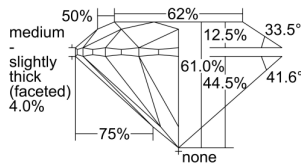

GIA®

FACSIMILE

GIA REPORT 6332977178

Verify this report at GIA.edu

GIA NATURAL DIAMOND DOSSIER®

October 24, 2019
GIA Report Number 6332977178
Shape and Cutting Style ..... Round Brilliant
Measurements ..... 5.40 - 5.44 x 3.31 mm

GRADING RESULTS

Carat Weight ..... 0.60 carat
Color Grade ..... H
Clarity Grade VVS2
Cut Grade ..... Excellent

ADDITIONAL GRADING INFORMATION

Polish ..... Excellent
Symmetry ..... Excellent
Fluorescence ..... Medium Blue
Clarity Characteristics..... Indented Natural, Pinpoint
Inscription(s): GIA 6332977178

PROPORTIONS

Profile to actual proportions

GRADING SCALES

GIA COLOR SCALE	GIA CLARITY SCALE	GIA CUT SCALE	
D	FLAWLESS	EXCELLENT	
E	INTERNALLY FLAWLESS		
F		VVS₁	VERY GOOD
G	VVS₂		
H	VS₁	GOOD	
I	VS₂		
J	SI₁	FAIR	
K	SI₂		
L	I₁	POOR	
M	I₂		
N	I₃		
O			
P			
Q			
R			
S			
T			
U			
V			
W			
X			
Y			
Z