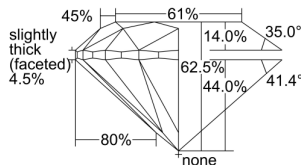

GIA®

FACSIMILE

GIA REPORT 6332943714

Verify this report at GIA.edu

GIA NATURAL DIAMOND DOSSIER®

October 18, 2019
GIA Report Number 6332943714
Shape and Cutting Style ..... Round Brilliant
Measurements ..... 4.69 - 4.72 x 2.94 mm

GRADING RESULTS

Carat Weight ..... 0.41 carat
Color Grade ..... F
Clarity Grade S11
Cut Grade ..... Excellent

ADDITIONAL GRADING INFORMATION

Polish ..... Excellent
Symmetry ..... Excellent
Fluorescence ..... Faint
Clarity Characteristics ..... Crystal
Inscription(s): GIA 6332943714

PROPORTIONS

Profile to actual proportions