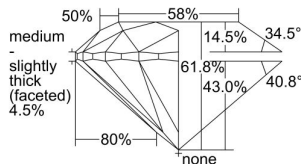

GIA®

FACSIMILE

GIA REPORT 6332934722

Verify this report at GIA.edu

GIA NATURAL DIAMOND DOSSIER®

October 17, 2019
GIA Report Number 6332934722
Shape and Cutting Style ..... Round Brilliant
Measurements ..... 4.68 - 4.71 x 2.90 mm

GRADING RESULTS

Carat Weight ..... 0.40 carat
Color Grade ..... H
Clarity Grade VS1
Cut Grade ..... Excellent

ADDITIONAL GRADING INFORMATION

Polish ..... Excellent
Symmetry ..... Excellent
Fluorescence ..... Faint
Clarity Characteristics..... Crystal, Needle, Pinpoint
Inscription(s): GIA 6332934722

PROPORTIONS

Profile to actual proportions