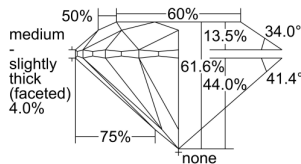

GIA®

FACSIMILE

GIA REPORT 6332934169

Verify this report at GIA.edu

GIA NATURAL DIAMOND DOSSIER®

October 23, 2019
GIA Report Number 6332934169
Shape and Cutting Style ..... Round Brilliant
Measurements ..... 4.48 - 4.50 x 2.77 mm

GRADING RESULTS

Carat Weight ..... 0.34 carat
Color Grade ..... D
Clarity Grade VS1
Cut Grade ..... Excellent

ADDITIONAL GRADING INFORMATION

Polish ..... Excellent
Symmetry ..... Excellent
Fluorescence ..... Strong Blue
Clarity Characteristics..... Feather, Needle, Pinpoint
Inscription(s): GIA 6332934169

PROPORTIONS

Profile to actual proportions

GRADING SCALES

GIA COLOR SCALE

COLORLESS	D
	E
	F
	G
	H
	I
	J
NEAR COLORLESS	K
	L
	M
	N
	O
	P
	Q
	R
	S
	T
	U
	V
	W
	X
	Y
LIGHT	Z

GIA CLARITY SCALE

FLAWLESS	VERY VERY SLIGHTLY INCLUDED	VS₁	VS₂	VS₁	VS₂	SL₁	SL₂	I₁	I₂	I₃		
											FLAWLESS	INTERNALLY FLAWLESS

GIA CUT SCALE

EXCELLENT
VERY GOOD
GOOD
FAIR
POOR