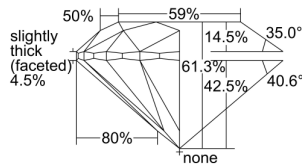

GIA®

FACSIMILE

GIA REPORT 6332916981

Verify this report at GIA.edu

GIA NATURAL DIAMOND DOSSIER®

October 15, 2019
GIA Report Number 6332916981
Shape and Cutting Style ..... Round Brilliant
Measurements ..... 5.30 - 5.34 x 3.26 mm

GRADING RESULTS

Carat Weight ..... 0.58 carat
Color Grade ..... F
Clarity Grade VS2
Cut Grade ..... Excellent

ADDITIONAL GRADING INFORMATION

Polish ..... Excellent
Symmetry ..... Excellent
Fluorescence ..... Medium Blue
Clarity Characteristics..... Crystal, Feather, Cavity
Inscription(s): GIA 6332916981

PROPORTIONS

Profile to actual proportions

GRADING SCALES

GIA COLOR SCALE	GIA CLARITY SCALE	GIA CUT SCALE	
D	FLAWLESS	EXCELLENT	
E	INTERNALLY FLAWLESS		
F		VVS₁	VERY GOOD
G	VVS₂		
H	VS₁	GOOD	
I	VS₂		
J	SI₁	FAIR	
K	SI₂		
L	I₁	POOR	
M	I₂		
N	I₃		
O			
P			
Q			
R			
S			
T			
U			
V			
W			
X			
Y			
Z