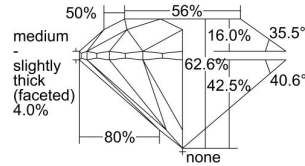

GIA®

FACSIMILE

GIA REPORT 6332876738

Verify this report at GIA.edu

GIA NATURAL DIAMOND DOSSIER®

October 11, 2019
GIA Report Number 6332876738
Shape and Cutting Style ..... Round Brilliant
Measurements ..... 4.66 - 4.70 x 2.93 mm

GRADING RESULTS

Carat Weight ..... 0.40 carat
Color Grade ..... G
Clarity Grade VS1
Cut Grade ..... Excellent

ADDITIONAL GRADING INFORMATION

Polish ..... Excellent
Symmetry ..... Excellent
Fluorescence ..... Medium Blue
Clarity Characteristics ..... Crystal
Inscription(s): GIA 6332876738

PROPORTIONS

Profile to actual proportions

GRADING SCALES

GIA COLOR SCALE	GIA CLARITY SCALE	GIA CUT SCALE	
D	FLAWLESS	EXCELLENT	
E	INTERNALLY FLAWLESS		
F		VVS₁	VERY GOOD
G	VVS₂		
H	VS₁	GOOD	
I	VS₂		
J	SI₁	FAIR	
K	SI₂		
L	I₁	POOR	
M	I₂		
N	I₃		
O			
P			
Q			
R			
S			
T			
U			
V			
W			
X			
Y			
Z