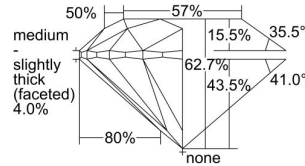

GIA®

FACSIMILE

GIA REPORT 6332860008

Verify this report at GIA.edu

GIA NATURAL DIAMOND DOSSIER®

October 11, 2019
GIA Report Number 6332860008
Shape and Cutting Style ..... Round Brilliant
Measurements ..... 5.65 - 5.70 x 3.56 mm

GRADING RESULTS

Carat Weight ..... 0.71 carat
Color Grade ..... E
Clarity Grade VVS1
Cut Grade ..... Excellent

ADDITIONAL GRADING INFORMATION

Polish ..... Excellent
Symmetry ..... Excellent
Fluorescence ..... Strong Blue
Clarity Characteristics ..... Pinpoint, Indented Natural
Inspection(s): GIA 6332860008

PROPORTIONS

Profile to actual proportions