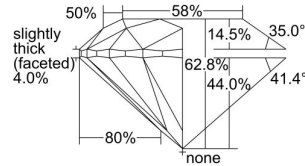

GIA®

FACSIMILE

GIA REPORT 6332851176

Verify this report at GIA.edu

GIA NATURAL DIAMOND DOSSIER®

October 11, 2019
GIA Report Number 6332851176
Shape and Cutting Style ..... Round Brilliant
Measurements ..... 5.87 - 5.92 x 3.70 mm

GRADING RESULTS

Carat Weight ..... 0.80 carat
Color Grade ..... E
Clarity Grade S11
Cut Grade ..... Excellent

ADDITIONAL GRADING INFORMATION

Polish ..... Excellent
Symmetry ..... Excellent
Fluorescence ..... None
Clarity Characteristics ..... Crystal, Cloud
Inscription(s): GIA 6332851176

PROPORTIONS

Profile to actual proportions

GRADING SCALES

GIA COLOR SCALE	GIA CLARITY SCALE	GIA CUT SCALE	
D	FLAWLESS	EXCELLENT	
E	INTERNALLY FLAWLESS		
F		VVS₁	VERY GOOD
G	VVS₂		
H	VS₁	GOOD	
I	VS₂		
J	S1₁	FAIR	
K	S1₂		
L	I₁	POOR	
M	I₂		
N	I₃		
O			
P			
Q			
R			
S			
T			
U			
V			
W			
X			
Y			
Z