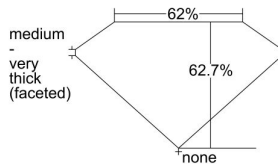

GIA®

FACSIMILE

GIA REPORT 6332838534

Verify this report at GIA.edu

GIA NATURAL DIAMOND DOSSIER®

October 07, 2019
GIA Report Number 6332838534
Shape and Cutting Style ..... Pear Brilliant
Measurements ..... 7.73 x 5.23 x 3.28 mm

GRADING RESULTS

Carat Weight ..... 0.80 carat
Color Grade ..... E
Clarity Grade VS2

ADDITIONAL GRADING INFORMATION

Polish ..... Excellent
Symmetry ..... Very Good
Fluorescence ..... None
Clarity Characteristics..... Twinning Wisp, Crystal
Inscription(s): GIA 6332838534

PROPORTIONS

Profile not to actual proportions

GRADING SCALES

GIA COLOR SCALE		GIA CLARITY SCALE			
COLORLESS	D	VERY VERY SLIGHTLY INCLUDED	FLAWLESS		
	E		INTERNALLY FLAWLESS		
	F	VERY SLIGHTLY INCLUDED	VS₁		
	G		VS₂		
	H		VS₁		
	NEAR COLORLESS	I	SLIGHTLY INCLUDED	VS₂	
		J		SI₁	
		FAINT	K	INCLUDED	SI₂
			L		I₁
			M		I₂
VERT LIGHT	N	INCLUDED	I₃		
	O				
	P				
	Q				
	R				
LIGHT	S				
	T				
	U				
	V				
	W				
	X				
	Y				
	Z