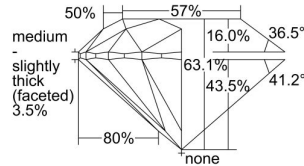

GIA®

FACSIMILE

GIA NATURAL DIAMOND DOSSIER®

September 30, 2019
GIA Report Number **6332798413**
Shape and Cutting Style ..... **Round Brilliant**
Measurements ..... **5.33 - 5.38 x 3.38 mm**

GRADING RESULTS

Carat Weight ..... **0.60 carat**
Color Grade ..... **F**
Clarity Grade **VS2**
Cut Grade ..... **Excellent**

ADDITIONAL GRADING INFORMATION

Polish ..... **Excellent**
Symmetry ..... **Very Good**
Fluorescence ..... **None**
Clarity Characteristics..... **Cloud**
Inscription(s): GIA 6332798413

GIA REPORT 6332798413

Verify this report at GIA.edu

PROPORTIONS

Profile to actual proportions