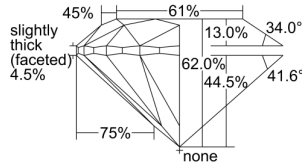

GIA®

FACSIMILE

GIA REPORT 6332358641

Verify this report at GIA.edu

GIA NATURAL DIAMOND DOSSIER®

July 25, 2019
GIA Report Number 6332358641
Shape and Cutting Style ..... Round Brilliant
Measurements ..... 5.62 - 5.70 x 3.51 mm

GRADING RESULTS

Carat Weight ..... 0.70 carat
Color Grade ..... F
Clarity Grade S11
Cut Grade ..... Excellent

ADDITIONAL GRADING INFORMATION

Polish ..... Excellent
Symmetry ..... Very Good
Fluorescence ..... None
Clarity Characteristics ..... Crystal, Feather
Inscription(s): GIA 6332358641

PROPORTIONS

Profile to actual proportions