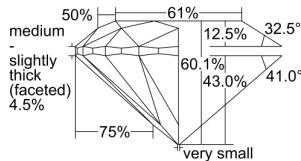

GIA®

FACSIMILE

GIA REPORT 6332343914

Verify this report at GIA.edu

GIA NATURAL DIAMOND DOSSIER®

July 24, 2019
GIA Report Number **6332343914**
Shape and Cutting Style ..... **Round Brilliant**
Measurements ..... **4.73 - 4.76 x 2.85 mm**

GRADING RESULTS

Carat Weight ..... **0.40 carat**
Color Grade ..... **D**
Clarity Grade **VS1**
Cut Grade ..... **Excellent**

ADDITIONAL GRADING INFORMATION

Polish ..... **Excellent**
Symmetry ..... **Very Good**
Fluorescence ..... **None**
Clarity Characteristics..... **Feather, Pinpoint, Indented Natural**
Inscription(s): **GIA 6332343914**

PROPORTIONS

Profile to actual proportions

GRADING SCALES

GIA COLOR SCALE	GIA CLARITY SCALE	GIA CUT SCALE
D	FLAWLESS	EXCELLENT
E	INTERNALLY FLAWLESS	
F	VVS₁	VERY GOOD
G		
H	VS₁	GOOD
I		
J	SI₁	FAIR
K		
L	I₁	POOR
M		
N	I₂	
O		
P	I₃	
Q		
R		
S		
T		
U		
V		
W		
X		
Y		
Z