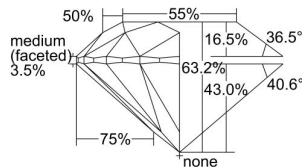

GIA®

FACSIMILE

GIA REPORT 6332299736

Verify this report at GIA.edu

GIA NATURAL DIAMOND DOSSIER®

July 17, 2019
GIA Report Number 6332299736
Shape and Cutting Style ..... Round Brilliant
Measurements ..... 5.86 - 5.91 x 3.72 mm

GRADING RESULTS

Carat Weight ..... 0.80 carat
Color Grade ..... G
Clarity Grade VVS1
Cut Grade ..... Excellent

ADDITIONAL GRADING INFORMATION

Polish ..... Excellent
Symmetry ..... Very Good
Fluorescence ..... Faint
Clarity Characteristics..... Pinpoint, Cavity, Feather
Inscription(s): GIA 6332299736

PROPORTIONS

Profile to actual proportions

GRADING SCALES

GIA COLOR SCALE	GIA CLARITY SCALE	GIA CUT SCALE	
D	FLAWLESS	EXCELLENT	
E	INTERNALLY FLAWLESS		
F		VVS₁	VERY GOOD
G	VVS₂		
H	VS₁	GOOD	
I	VS₂		
J	SI₁	FAIR	
K	SI₂		
L	I₁	POOR	
M			
N			
O	I₂		
P			
Q			
R	I₃		
S			
T			
U			
V			
W			
X			
Y			
Z