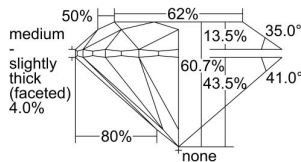

GIA®

FACSIMILE

GIA REPORT 6332279214

Verify this report at GIA.edu

GIA NATURAL DIAMOND DOSSIER®

July 15, 2019
GIA Report Number 6332279214
Shape and Cutting Style ..... Round Brilliant
Measurements ..... 5.16 - 5.20 x 3.14 mm

GRADING RESULTS

Carat Weight ..... 0.52 carat
Color Grade ..... D
Clarity Grade VS2
Cut Grade ..... Excellent

ADDITIONAL GRADING INFORMATION

Polish ..... Excellent
Symmetry ..... Excellent
Fluorescence ..... Medium Blue
Clarity Characteristics..... Feather, Crystal, Cloud
Inscription(s): GIA 6332279214

PROPORTIONS

Profile to actual proportions

GRADING SCALES

GIA COLOR SCALE	GIA CLARITY SCALE	GIA CUT SCALE	
D	FLAWLESS	EXCELLENT	
E	INTERNALLY FLAWLESS		
F		VVS₁	VERY GOOD
G	VVS₂		
H	VS₁	GOOD	
I	VS₂		
J	SI₁	FAIR	
K	SI₂		
L	I₁	POOR	
M	I₂		
N	I₃		
O			
P			
Q			
R			
S			
T			
U			
V			
W			
X			
Y			
Z