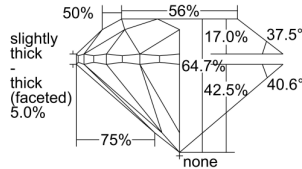

GIA®

FACSIMILE

GIA REPORT 6332228784

Verify this report at GIA.edu

GIA NATURAL DIAMOND DOSSIER®

July 09, 2019
GIA Report Number 6332228784
Shape and Cutting Style ..... Round Brilliant
Measurements ..... 5.77 - 5.80 x 3.74 mm

GRADING RESULTS

Carat Weight ..... 0.80 carat
Color Grade ..... E
Clarity Grade S11
Cut Grade ..... Very Good

ADDITIONAL GRADING INFORMATION

Polish ..... Excellent
Symmetry ..... Excellent
Fluorescence ..... None
Clarity Characteristics ..... Feather, Crystal
Inscription(s): GIA 6332228784

PROPORTIONS

Profile to actual proportions

GRADING SCALES

GIA COLOR SCALE	GIA CLARITY SCALE	GIA CUT SCALE	
D	FLAWLESS	EXCELLENT	
E	INTERNALLY FLAWLESS		
F		VVS₁	VERY GOOD
G	VVS₂		
H	VS₁	GOOD	
I	VS₂		
J	S1₁	FAIR	
K	S1₂		
L	I₁	POOR	
M	I₂		
N	I₃		
O			
P			
Q			
R			
S			
T			
U			
V			
W			
X			
Y			
Z