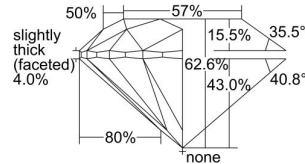

GIA®

FACSIMILE

GIA REPORT 6332113919

Verify this report at GIA.edu

GIA NATURAL DIAMOND DOSSIER®

June 20, 2019
GIA Report Number 6332113919
Shape and Cutting Style ..... Round Brilliant
Measurements ..... 5.66 - 5.70 x 3.56 mm

GRADING RESULTS

Carat Weight ..... 0.71 carat
Color Grade ..... D
Clarity Grade VS1
Cut Grade ..... Excellent

ADDITIONAL GRADING INFORMATION

Polish ..... Excellent
Symmetry ..... Excellent
Fluorescence ..... Strong Blue
Clarity Characteristics ..... Crystal, Cloud, Pinpoint
Inspection(s): GIA 6332113919

PROPORTIONS

GRADING SCALES

GIA COLOR SCALE	GIA CLARITY SCALE	GIA CUT SCALE	
D	FLAWLESS	EXCELLENT	
E	INTERNALLY FLAWLESS		
F		VVS₁	VERY GOOD
G	VVS₂		
H	VS₁	GOOD	
I	VS₂		
J	SI₁	FAIR	
K	SI₂		
L	I₁	POOR	
M	I₂		
N	I₃		
O			
P			
Q			
R			
S			
T			
U			
V			
W			
X			
Y			
Z