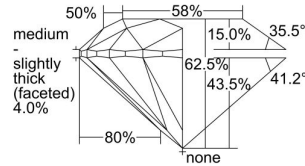

GIA®

FACSIMILE

GIA REPORT 6331932474

Verify this report at GIA.edu

GIA NATURAL DIAMOND DOSSIER®

October 17, 2019
GIA Report Number 6331932474
Shape and Cutting Style ..... Round Brilliant
Measurements ..... 4.34 - 4.37 x 2.72 mm

GRADING RESULTS

Carat Weight ..... 0.32 carat
Color Grade ..... H
Clarity Grade VS1
Cut Grade ..... Excellent

ADDITIONAL GRADING INFORMATION

Polish ..... Excellent
Symmetry ..... Excellent
Fluorescence ..... Faint
Clarity Characteristics ..... Feather, Pinpoint, Cloud
Inspection(s): GIA 6331932474

PROPORTIONS

Profile to actual proportions

GRADING SCALES

GIA COLOR SCALE	GIA CLARITY SCALE	GIA CUT SCALE	
D	FLAWLESS	EXCELLENT	
E	INTERNALLY FLAWLESS		
F		VVS₁	VERY GOOD
G	VVS₂		
H	VS₁	GOOD	
I	VS₂		
J	SI₁	FAIR	
K	SI₂		
L	I₁	POOR	
M			
N			
O	I₂		
P			
Q			
R	I₃		
S			
T			
U			
V			
W			
X			
Y			
Z