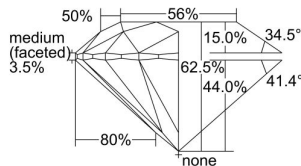

GIA®

FACSIMILE

GIA REPORT 6331928261

Verify this report at GIA.edu

GIA NATURAL DIAMOND DOSSIER®

October 16, 2019
GIA Report Number 6331928261
Shape and Cutting Style ..... Round Brilliant
Measurements ..... 4.28 - 4.31 x 2.68 mm

GRADING RESULTS

Carat Weight ..... 0.30 carat
Color Grade ..... G
Clarity Grade VVS2
Cut Grade ..... Excellent

ADDITIONAL GRADING INFORMATION

Polish ..... Excellent
Symmetry ..... Excellent
Fluorescence ..... Medium Blue
Clarity Characteristics ..... Cloud, Surface Graining
Inscription(s): GIA 6331928261

PROPORTIONS

Profile to actual proportions

GRADING SCALES

GIA COLOR SCALE

COLORLESS	D
	E
	F
	G
	H
	I
	J
NEAR COLORLESS	K
	L
	M
	N
	O
	P
	Q
	R
	S
	T
	U
	V
	W
	X
	Y
	Z

GIA CLARITY SCALE

	FLAWLESS
	INTERNALLY FLAWLESS
VERY VERY SLIGHTLY INCLUDED	VVS₁
	VVS₂
VERY SLIGHTLY INCLUDED	VS₁
	VS₂
SLIGHTLY INCLUDED	SI₁
	SI₂
	I₁
	I₂
INCLUDED	I₃

GIA CUT SCALE

	EXCELLENT
	VERY GOOD
	GOOD
	FAIR
	POOR