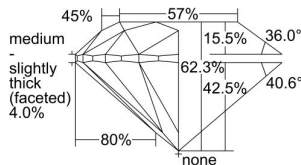

GIA®

FACSIMILE

GIA REPORT 6331921616

Verify this report at GIA.edu

GIA NATURAL DIAMOND DOSSIER®

October 16, 2019
GIA Report Number 6331921616
Shape and Cutting Style ..... Round Brilliant
Measurements ..... 4.55 - 4.58 x 2.84 mm

GRADING RESULTS

Carat Weight ..... 0.37 carat
Color Grade ..... H
Clarity Grade VVS2
Cut Grade ..... Excellent

ADDITIONAL GRADING INFORMATION

Polish ..... Excellent
Symmetry ..... Excellent
Fluorescence ..... None
Clarity Characteristics ..... Pinpoint
Inscription(s): GIA 6331921616

PROPORTIONS

Profile to actual proportions

GRADING SCALES

GIA COLOR SCALE

COLORLESS	D
	E
	F
	G
	H
	I
	J
NEAR COLORLESS	K
	L
Faint	M
	N
	O
	P
Very Light	Q
	R
	S
	T
	U
	V
Light	W
	X
	Y
	Z

GIA CLARITY SCALE

FLAWLESS	VERY VERY SLIGHTLY INCLUDED	VVS₁	
			VVS₂
INTERNALLY FLAWLESS	VERY SLIGHTLY INCLUDED	VS₁	
		VS₂	
SLIGHTLY INCLUDED	SLIGHTLY INCLUDED	SI₁	
		SI₂	
INCLUDED	INCLUDED	I₁	
		I₂	
		I₃	

GIA CUT SCALE

EXCELLENT	VERY GOOD	GOOD	FAIR	POOR