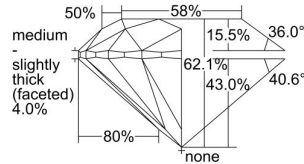

GIA®

FACSIMILE

GIA REPORT 6331916571

Verify this report at GIA.edu

GIA NATURAL DIAMOND DOSSIER®

October 16, 2019
GIA Report Number 6331916571
Shape and Cutting Style ..... Round Brilliant
Measurements ..... 5.05 - 5.08 x 3.15 mm

GRADING RESULTS

Carat Weight ..... 0.50 carat
Color Grade ..... G
Clarity Grade VVS2
Cut Grade ..... Excellent

ADDITIONAL GRADING INFORMATION

Polish ..... Excellent
Symmetry ..... Excellent
Fluorescence ..... Medium Blue
Clarity Characteristics..... Pinpoint, Needle, Cloud
Inscription(s): GIA 6331916571

PROPORTIONS

Profile to actual proportions

GRADING SCALES

GIA COLOR SCALE	GIA CLARITY SCALE	GIA CUT SCALE	
D	FLAWLESS	EXCELLENT	
E	INTERNALLY FLAWLESS		
F		VVS₁	VERY GOOD
G	VVS₂		
H	VS₁	GOOD	
I	VS₂		
J	SI₁	FAIR	
K	SI₂		
L	I₁	POOR	
M	I₂		
N	I₃		
O			
P			
Q			
R			
S			
T			
U			
V			
W			
X			
Y			
Z